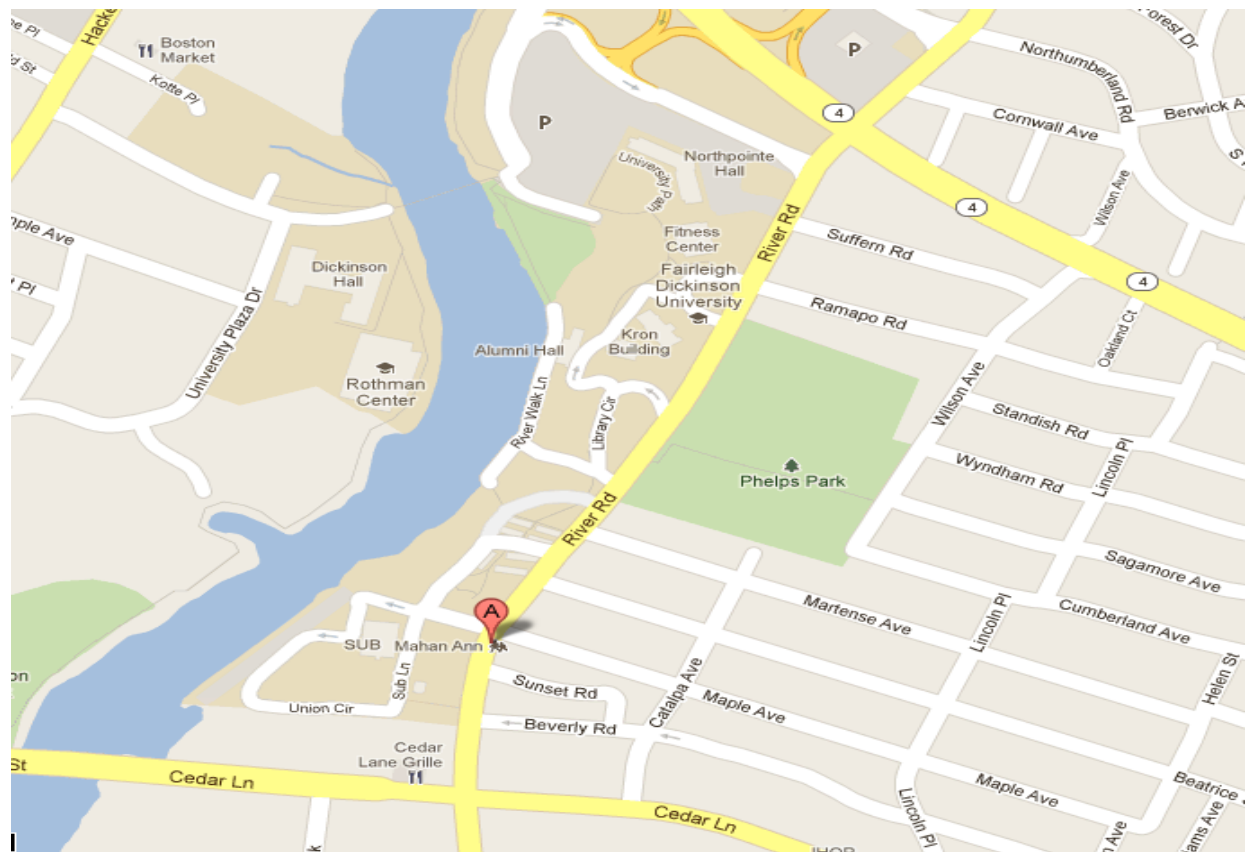

Directions to Fairleigh Dickinson University- Metropolitan Campus

Student Union Building- Multipurpose Room

1000 River Road

Teaneck, NJ 07666

The Metropolitan Campus can be reached from such major routes as the Garden State Parkway, Route 80, Route 4 and the George Washington Bridge.

From North: Take the Garden State Parkway south to Exit 163 to Route 17 South, then stay right for flyover onto Route 4 East. Exit Route 4 at River Road.

From South: Take the Garden State Parkway north to Exit 161 to Route 4 East. Exit Route 4 at River Road.

From West: Follow Route 80 to the Garden State Parkway North. Proceed on Garden State Parkway to Exit 161 (Route 4 East). Follow Route 4 to River Road exit.

From East: Take the George Washington Bridge, follow signs to Route 4 West. Exit Route 4 at River Road. Campus parking is to the left, past the athletic fields.