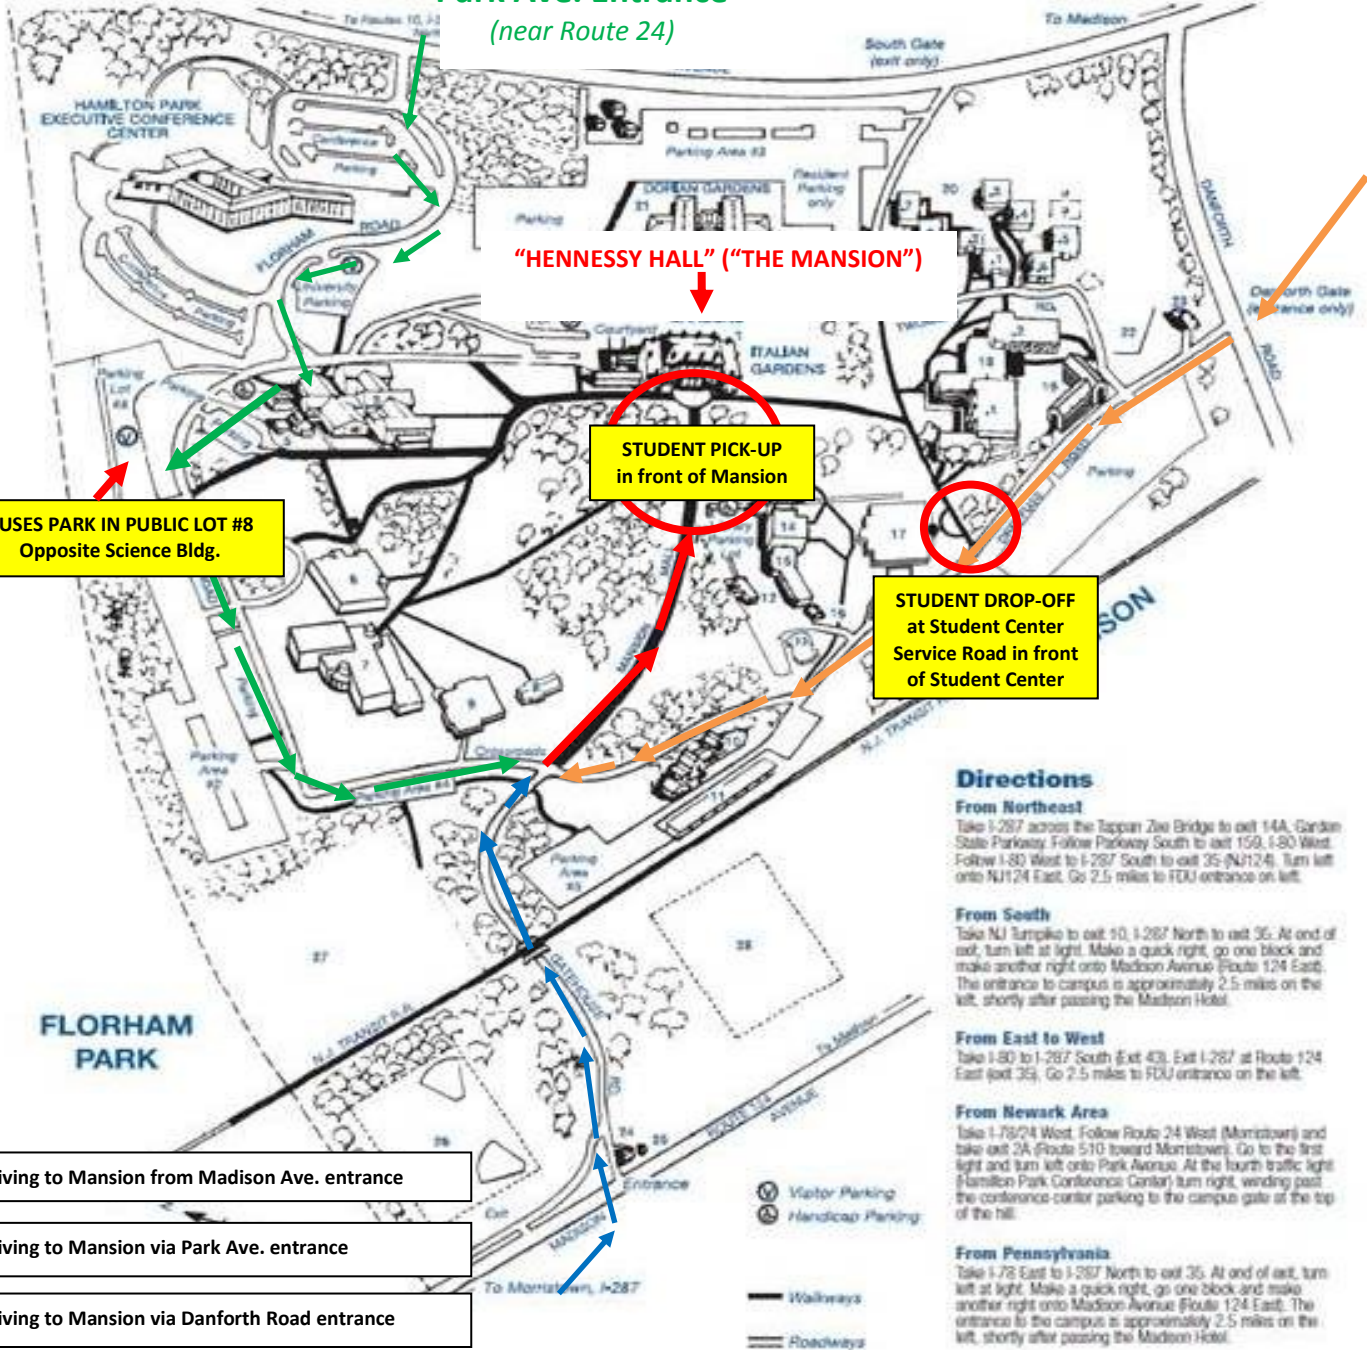

Campus Map

College at Florham

FDU PUBLIC SAFETY
973-443-8888

Park Ave. Entrance
(near Route 24)